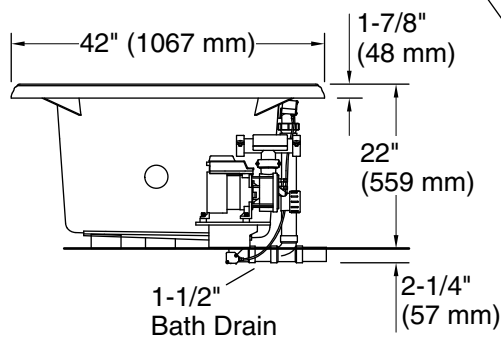

Blower Control Access  
20" (508 mm) W x 15" (381 mm) H

### Technical Information

All product dimensions are nominal.

Installation: Drop-in

Basin area, bottom: 42" x 27" (1067 mm x 686 mm)

Basin area, top: 54" x 30" (1372 mm x 762 mm)

Weight: 129 lbs (58.5 kg)

Minimum floor load: 44 lbs/ft<sup>2</sup> (214.8 kg/m<sup>2</sup>)