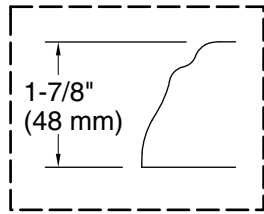

No change in measurements if connected with drain illustrated. (K-7161-AF)

Drop-in Rim Detail