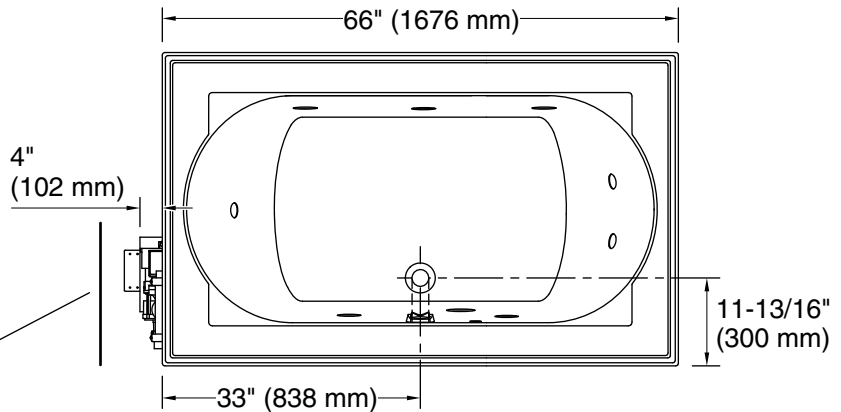

Blower Control Access  
20" (508 mm) W x 15" (381 mm) H

### Technical Information

All product dimensions are nominal.

Installation: Drop-in

Basin area, bottom: 42" x 27" (1067 mm x 686 mm)

Basin area, top: 54" x 30" (1372 mm x 762 mm)

Weight: 129 lbs (58.5 kg)

Minimum floor load: 44 lbs/ft<sup>2</sup> (214.8 kg/m<sup>2</sup>)