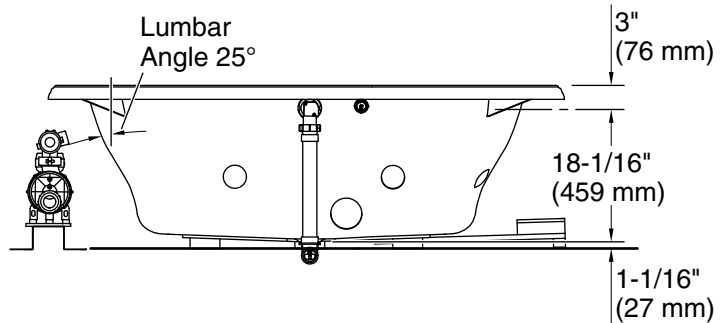

Blower Control Access  
20" (508 mm) W x 15" (381 mm) H

### Technical Information

All product dimensions are nominal.

Installation: Drop-in

Basin area, bottom: 42" x 27" (1067 mm x 686 mm)

Basin area, top: 54" x 30" (1372 mm x 762 mm)

Weight: 129 lbs (58.5 kg)

Minimum floor load: 44 lbs/ft<sup>2</sup> (214.8 kg/m<sup>2</sup>)